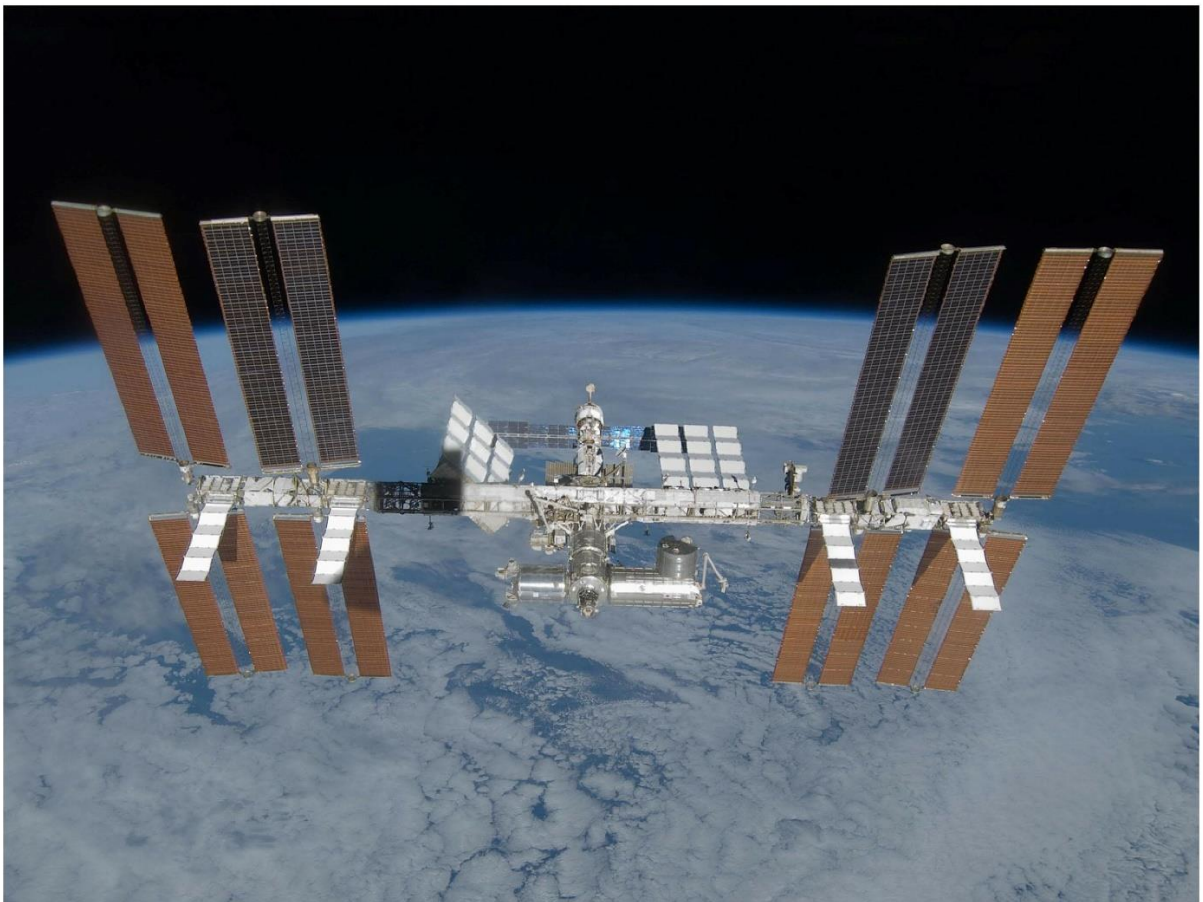

telescope

space station